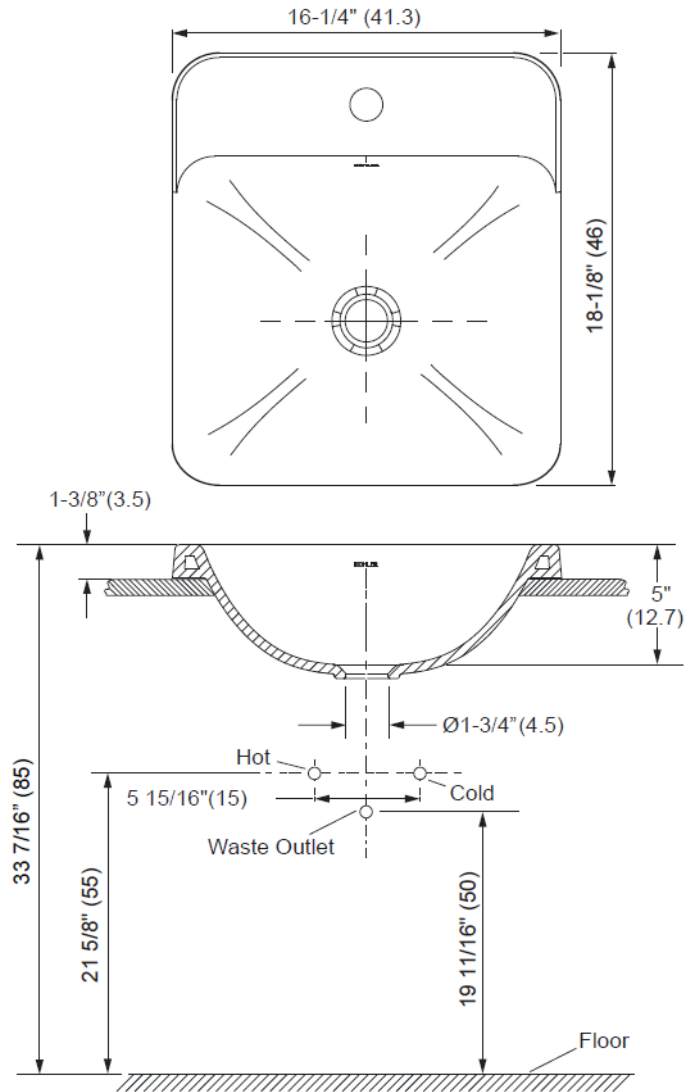

Notes

Install this product according to the installation instructions.

Product does not have an overflow.

*Spout must be 3.9" (99mm) long (min) for adequate clearance into the bathroom sink.

NOTICE: Countertop manufacturer or cutter must use the cut-out template provided with the product, or a current one provided by Kohler (1800-103-2244). Kohler is not responsible for cutout errors when incorrect cut-out template is used.

Technical Information

All Product Dimensions are nominal

Vessel configuration	Self Rimming with Deck
Installation	Above counter
Bowl area	Length: 16 1/4" (413 mm) Width: 18 1/8" (460mm) Height: 1 3/8" (35mm) Depth: 5" (127mm)
Drain hole	Ø41.65 - 46.5 mm
Installation Template	1302582-K7